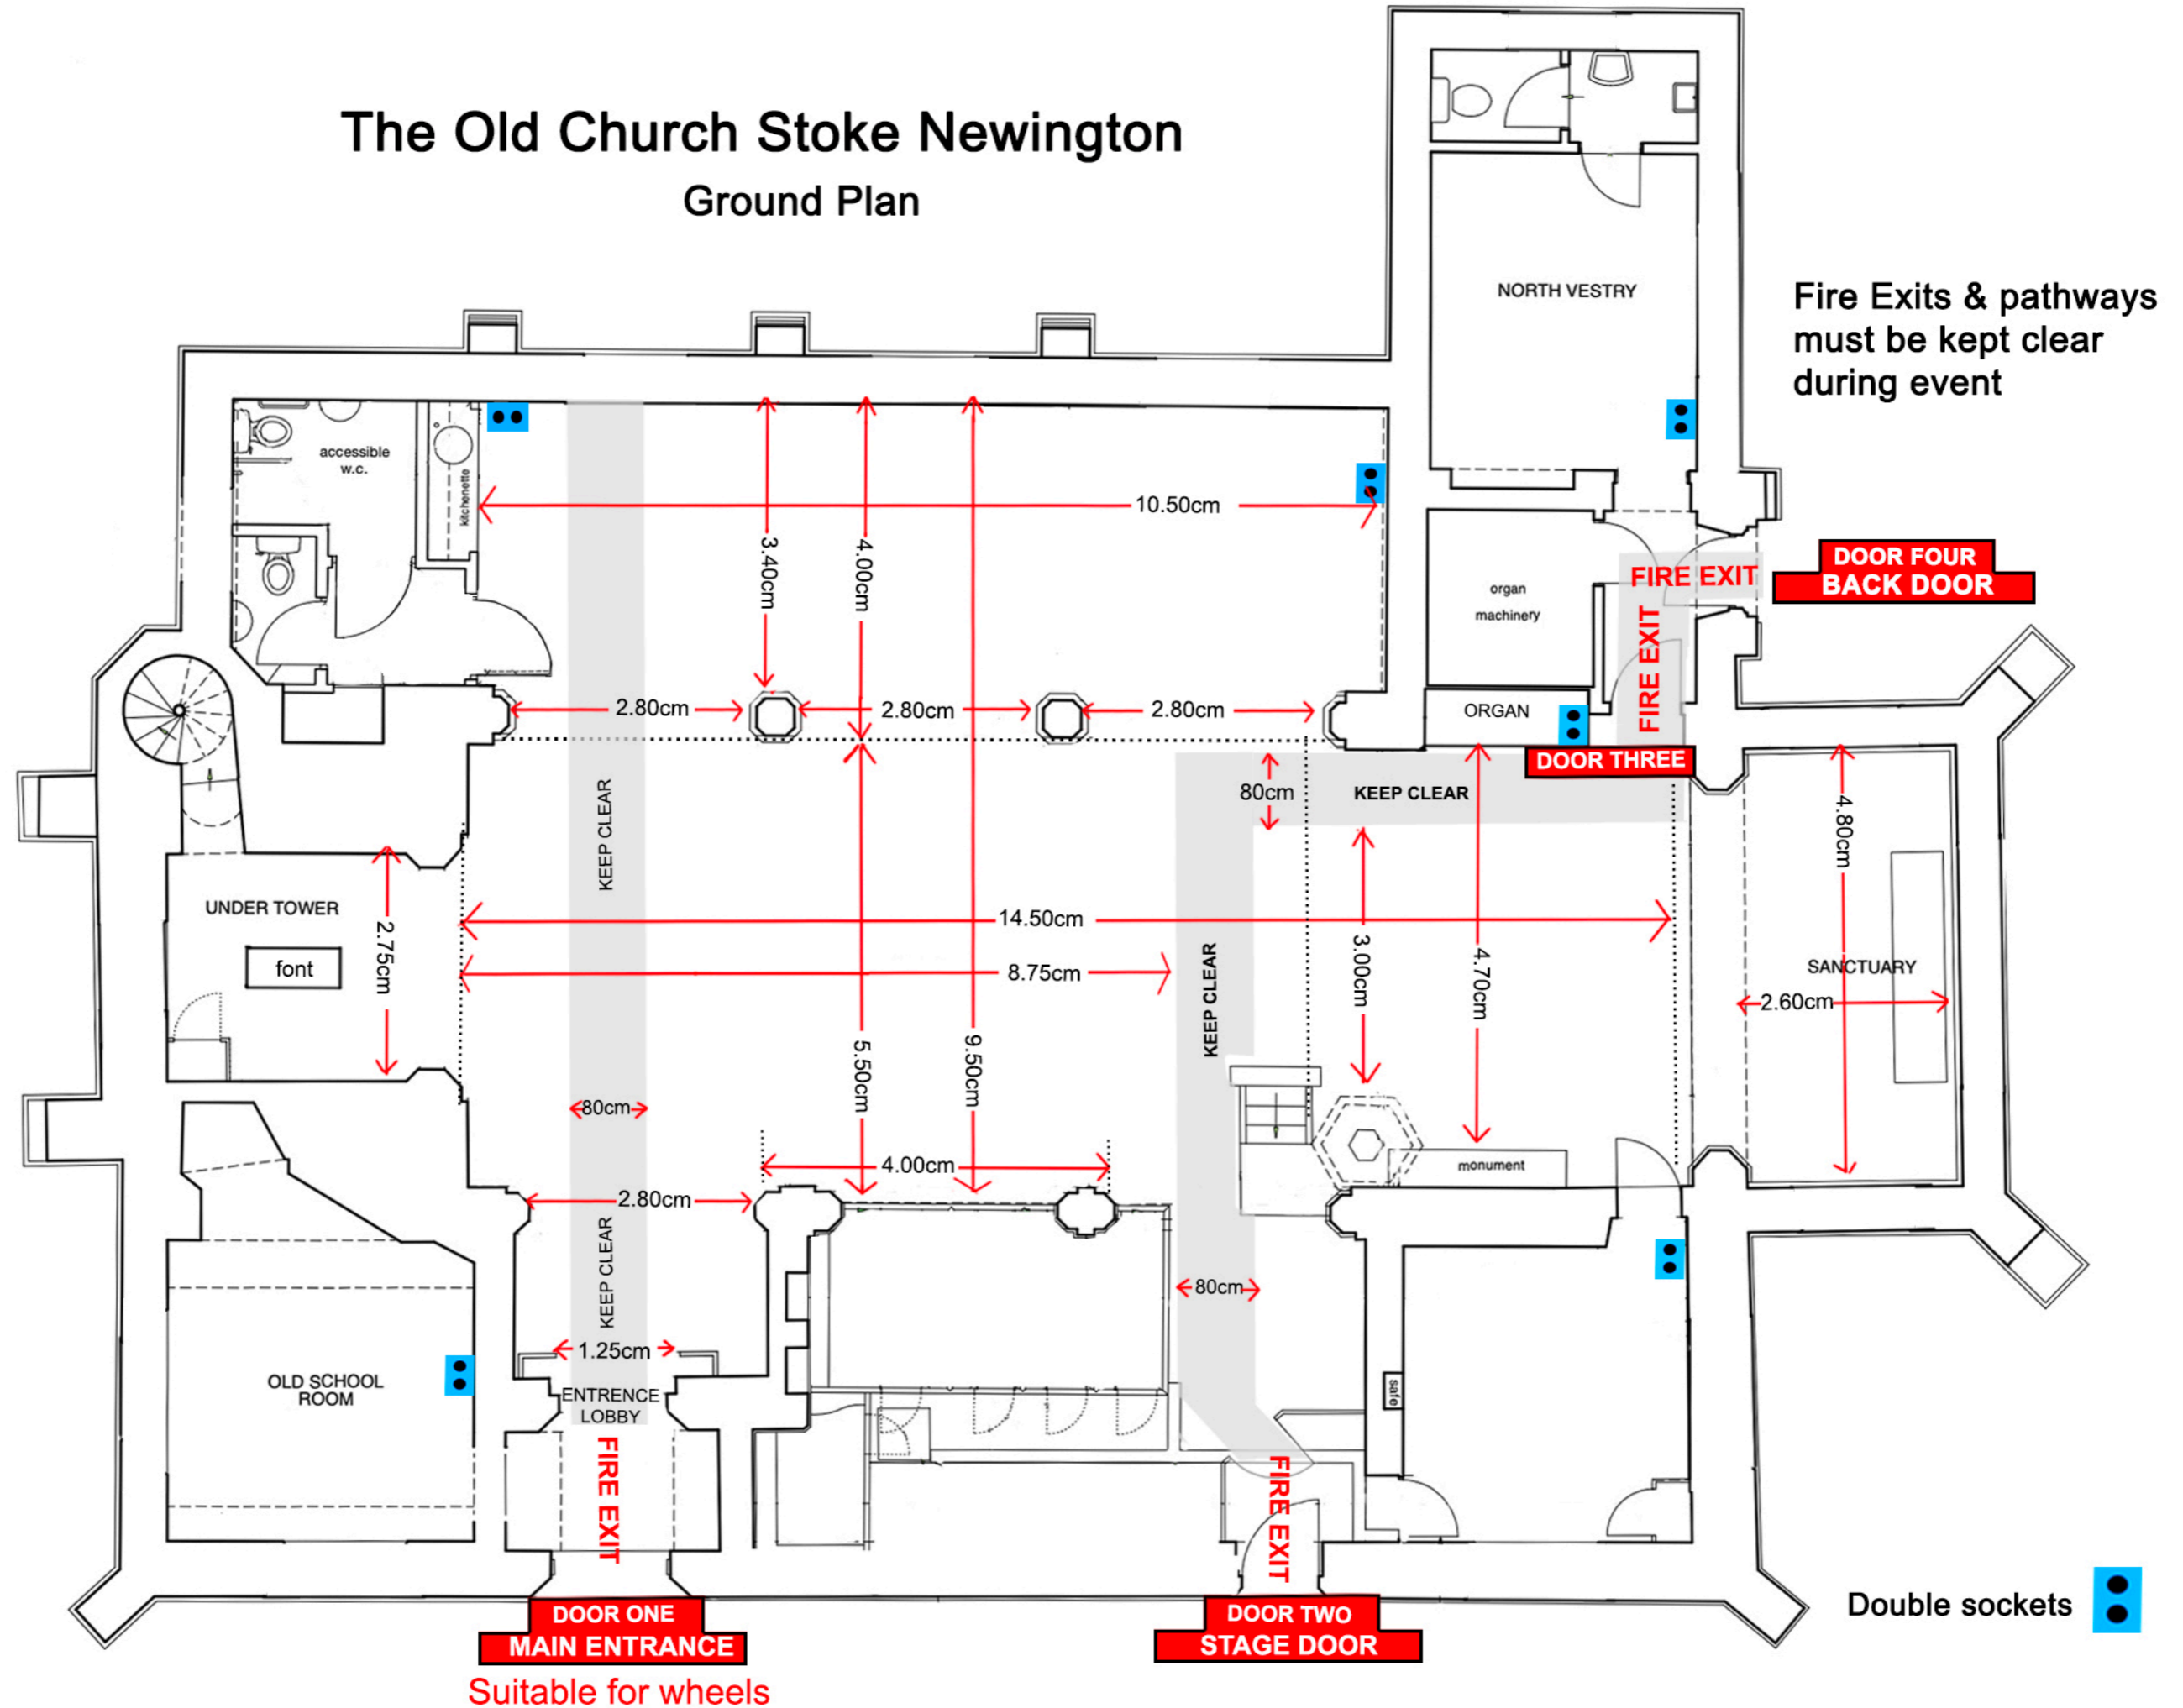

# The Old Church Stoke Newington

## Ground Plan

Fire Exits & pathways must be kept clear during event

Double sockets 

**DOOR ONE  
MAIN ENTRANCE**

**DOOR TWO  
STAGE DOOR**

**DOOR FOUR  
BACK DOOR**

Suitable for wheels